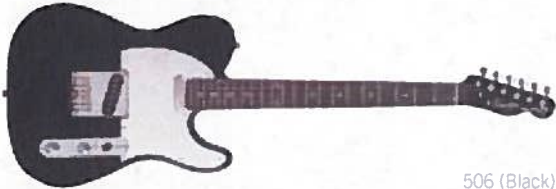

BLACK AND CHROME STANDARD TELECASTER®

506 (Black)

The Squier® Black and Chrome Series Standard Telecaster® guitar is edgy, but with classic appeal. Features include two single-coil pickups, three-way switching, a gloss black finish with matching headstock, and pickguards and hardware with that much sought-after chrome look.

Part #	Description	MSRP
032-1203-506	Black and Chrome Standard Telecaster®, Rosewood Fretboard, Black	$379.99