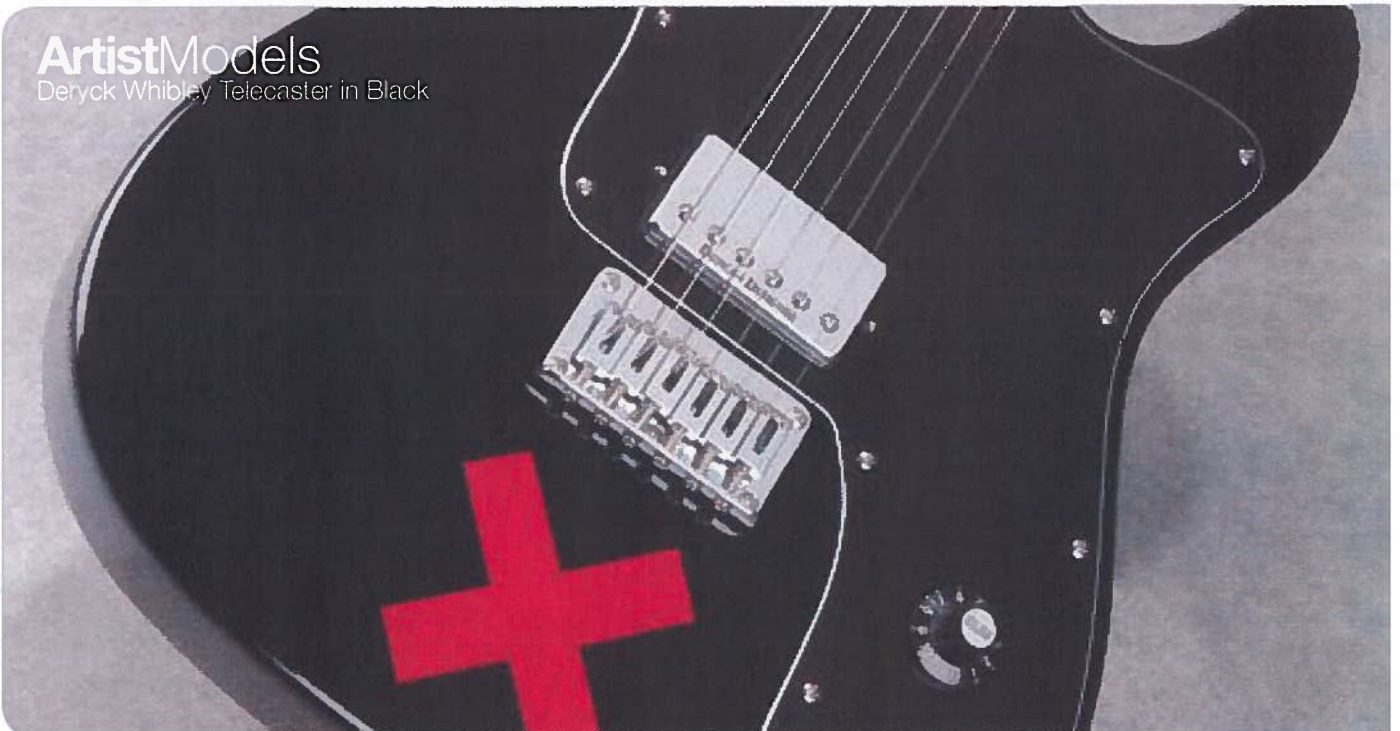

506

John 5 is a self-described "Fender® fanatic" with a jaw-dropping collection of his favorite instrument, the Telecaster® ("the greatest guitars ever built, by far," in his words). His Squier® signature model, the J5 Telecaster®, is a double-bound beauty based on his oft-modded workhorse Telecaster®, which was pieced together at the Fender® Custom Shop. Features include John 5's distinctive black-and-chrome look, a double-bound alder body with a gloss black polyester finish, a polished stainless steel pickguard and chrome hardware. The one-piece maple neck has a modern "C" shape, a matching black Telecaster® headstock and a 12" radius rosewood fingerboard with 22 medium jumbo frets. The custom-designed humbucking pickups use a special dual-volume setup with the bridge pickup control in the front position and the neck pickup control in the back position (5 prefers this setup because he spends much time giving the bridge pickup a workout). Rapid toggling the upper-bout three-way pickup switch gives you 5's signature "kill" effect by turning off the neck pickup volume and leaving the bridge control full up.

Part #	Description	MSRP
030-1005-506	J5 Tele®, Rosewood Fretboard, Black	$599.99

ArtistModels
Deryck Whibley Telecaster in Black