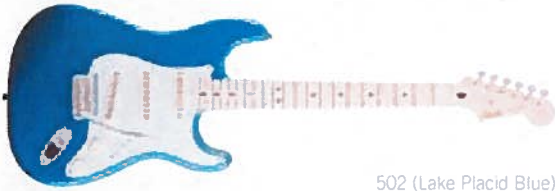

CLASSIC VIBE STRATOCASTER® '50S

502 (Lake Placid Blue)

The Classic Vibe Stratocaster® '50s provides unmistakable '50s-era Fender® vibe and tone. The alder body has a Two-Color Sunburst, Lake Placid Blue or Olympic White finish. The vintage-tint gloss-maple neck (Two-Color Sunburst and Olympic White models only) has a maple fingerboard with 21 medium-jumbo frets and a modern 9.5" radius. That long-familiar tone comes from a custom set of alnico III single-coil pickups, clear and bright, with terrific sustain even in crunch mode. Custom staggered polepieces provide improved string-to-string balance.